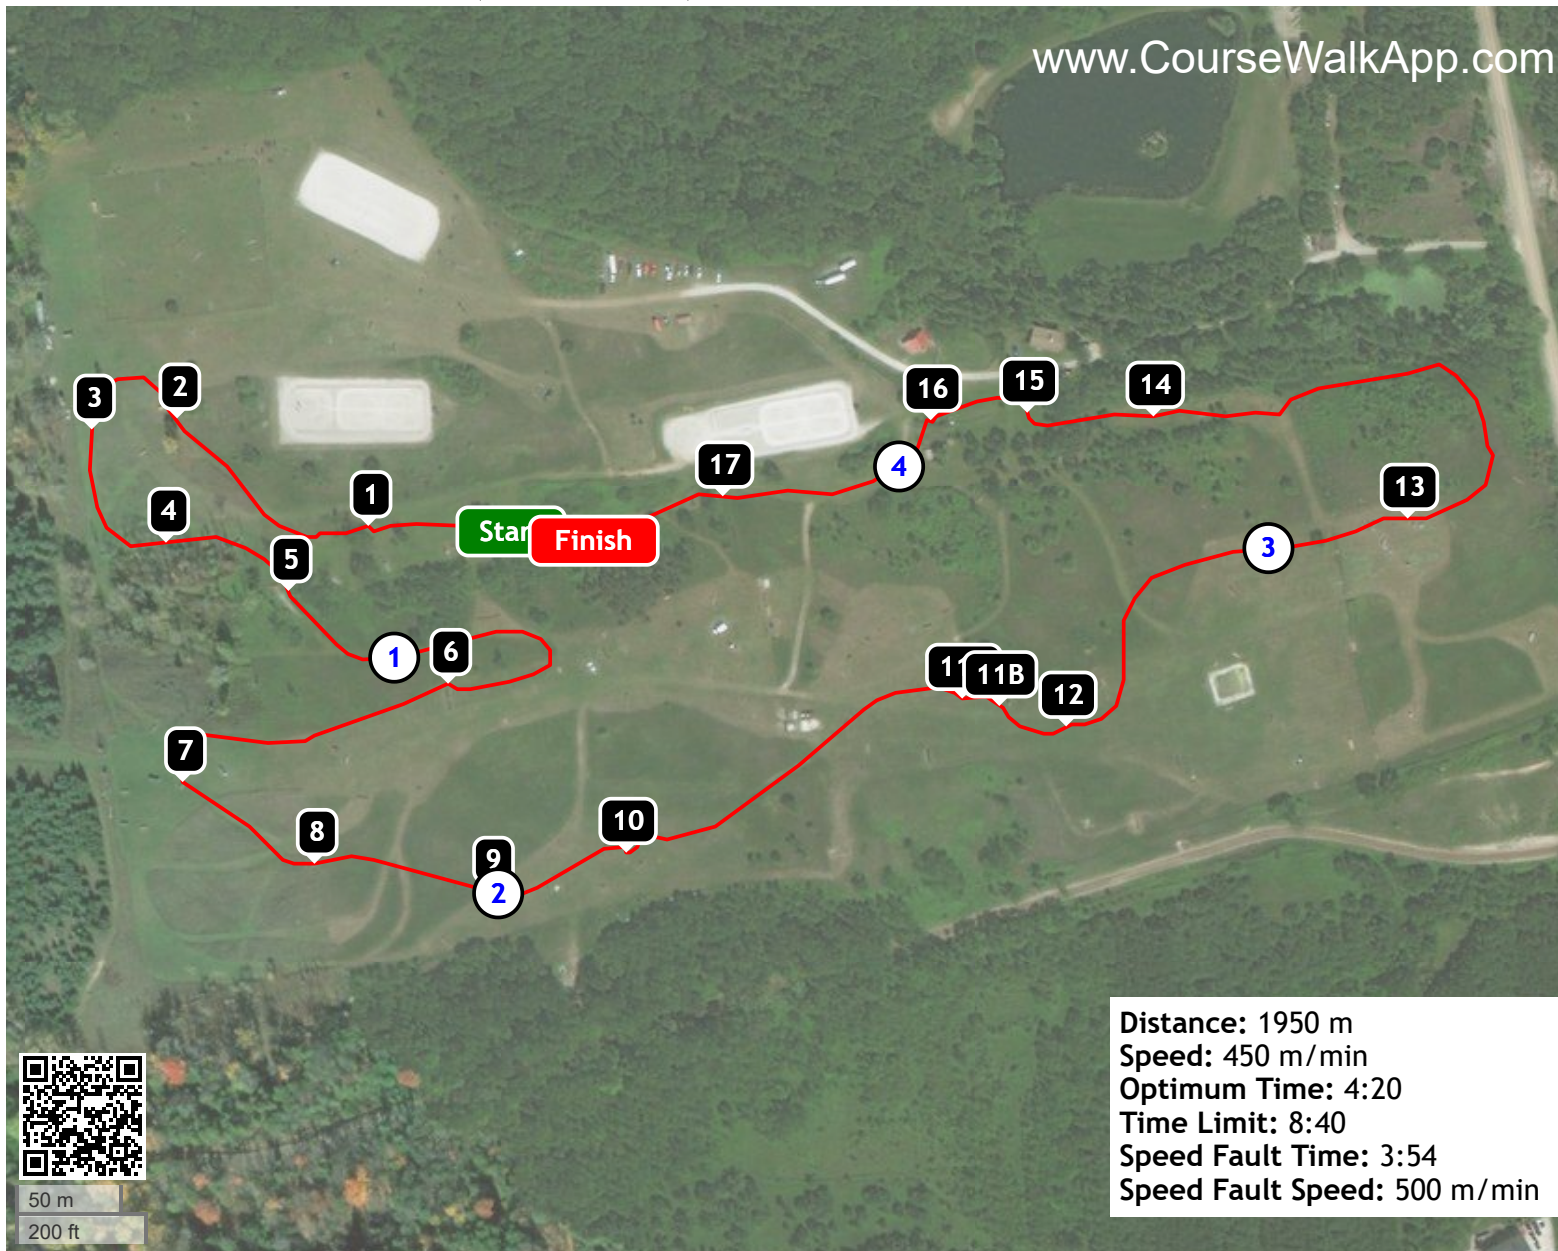

Wits End Horse Trials (ID: 20757) - Training

- 1 Steeplechase
- 2 Cedar Bench
- 3 Striped A Frame
- 4 Gnarly Log
- 5 Skinny Log Between Cedars
- 6 Oxer
- 7 Cow in Pasture
- 8 Hogs Back
- 9 Corner
- 10 Bunny Hop into Water
- 11A Chevron
- 11B Shoulder Brush
- 12 Cannon
- 13 Grey Coop
- 14 Brush & Half Rounds
- 15 Roll Top
- 16 Drop into Water
- 17 Coop