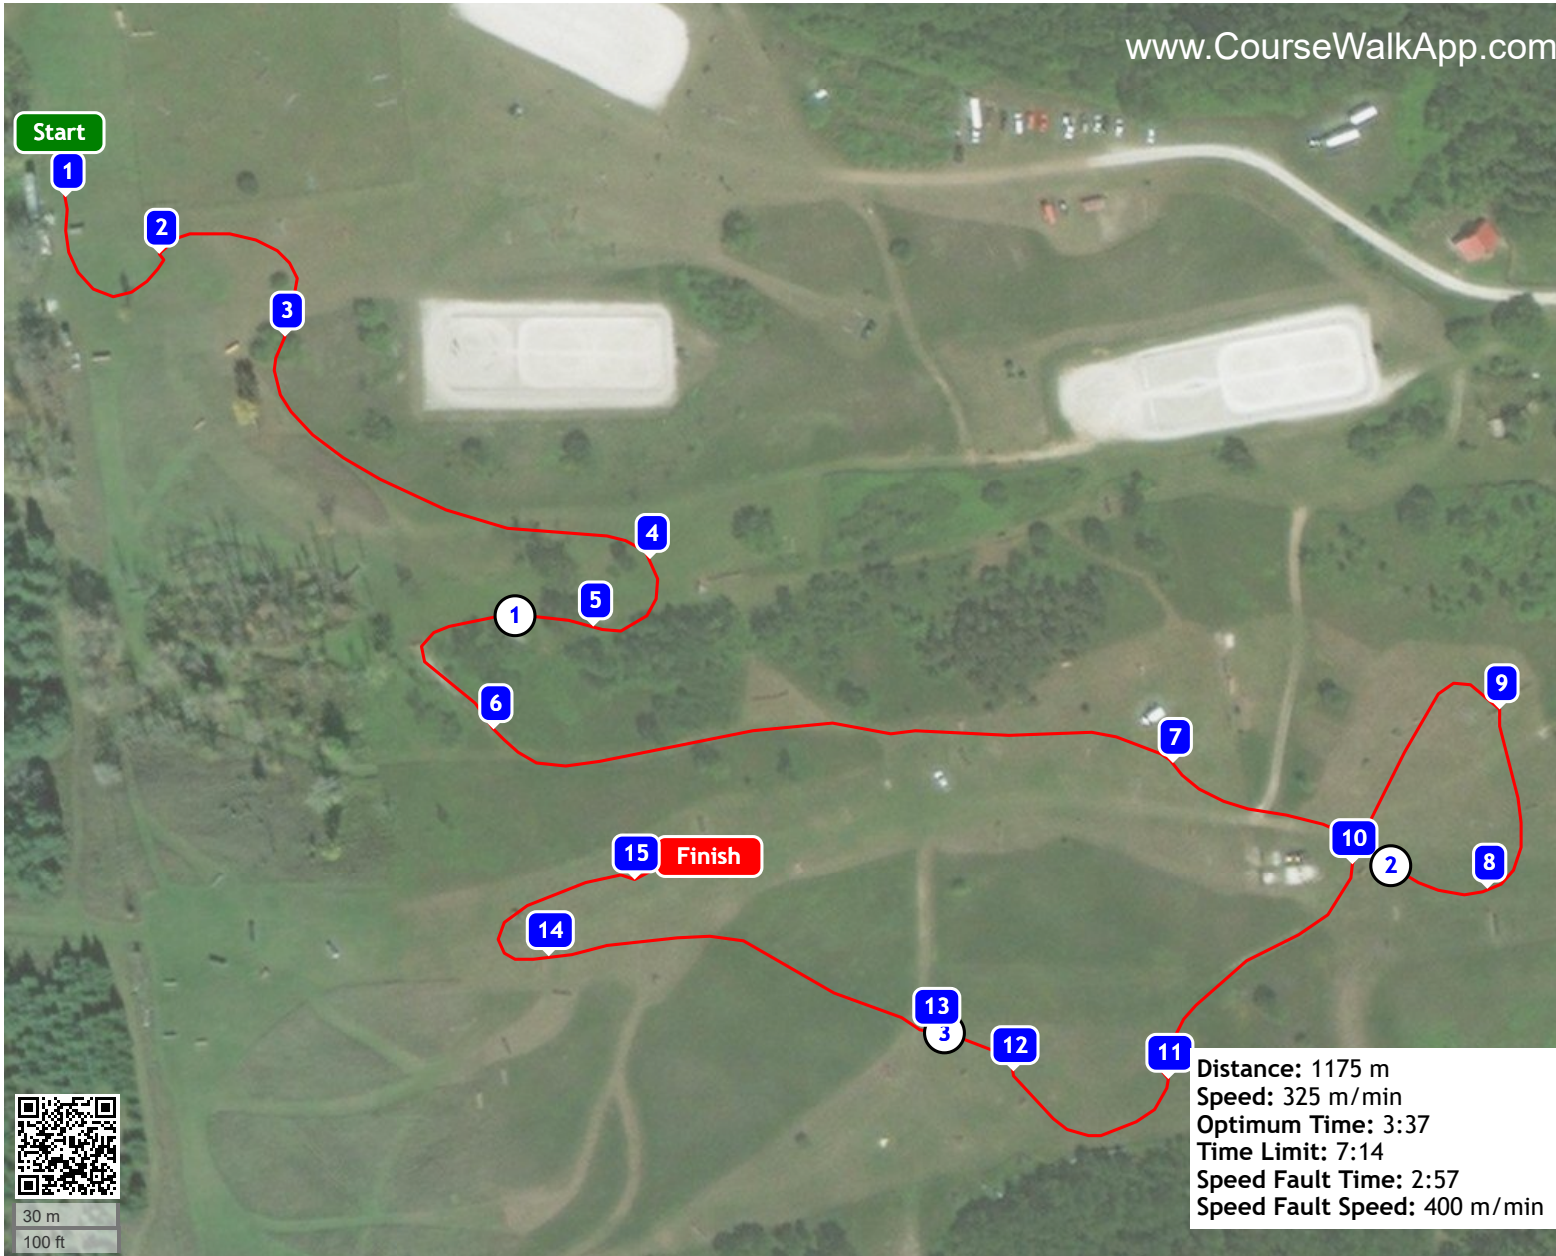

# Wits End Horse Trials (ID: 20753) - Pre-Entry

- ① Log & Brush
- ② Log & Gate
- ③ Yellow Log
- ④ Boxwood Bear
- ⑤ Cordwood
- ⑥ Goose Log
- ⑦ Gnome Wagon
- ⑧ Cedar Bench
- ⑨ Flower Garden
- ⑩ Log & Bales
- ⑪ Cedar A Frame
- ⑫ Splash
- ⑬ Faux Ditch
- ⑭ Post & Rails
- ⑮ Space Alien

Distance: 1175 m  
Speed: 325 m/min  
Optimum Time: 3:37  
Time Limit: 7:14  
Speed Fault Time: 2:57  
Speed Fault Speed: 400 m/min