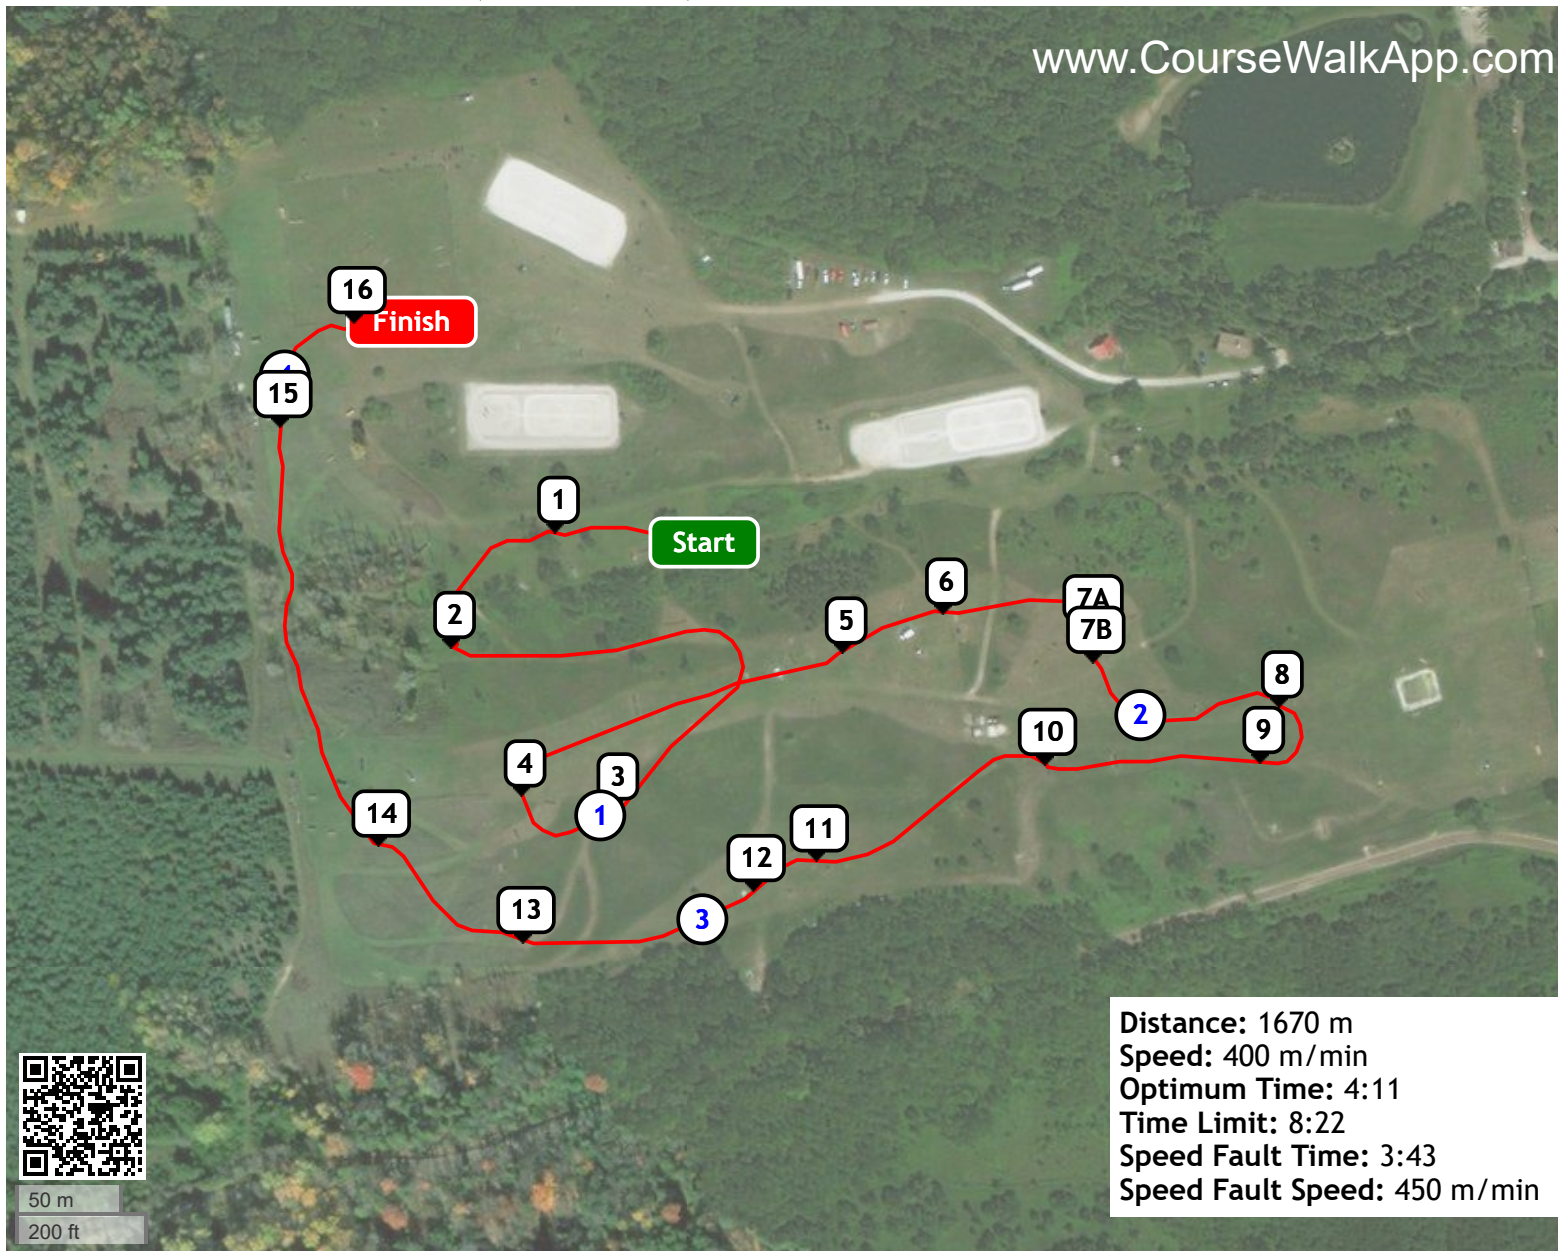

# Wits End Horse Trials (ID: 20756) - Pre-Training

- ① Steeplechase
- ② Lady Bug Roll Top
- ③ White Cabin
- ④ Red Cabin
- ⑤ Oxer
- ⑥ Cedar Rail Coop
- ⑦A Doggy Ditch
- ⑦B Hanging Log
- ⑧ Cabin
- ⑨ Chevrons
- ⑩ Raccoon Tail
- ⑪ Bunny Hop out of Water
- ⑫ Green A Frame
- ⑬ Helsinki
- ⑭ Cedar Coop
- ⑮ Striped A Frame
- ⑯ Green Bench